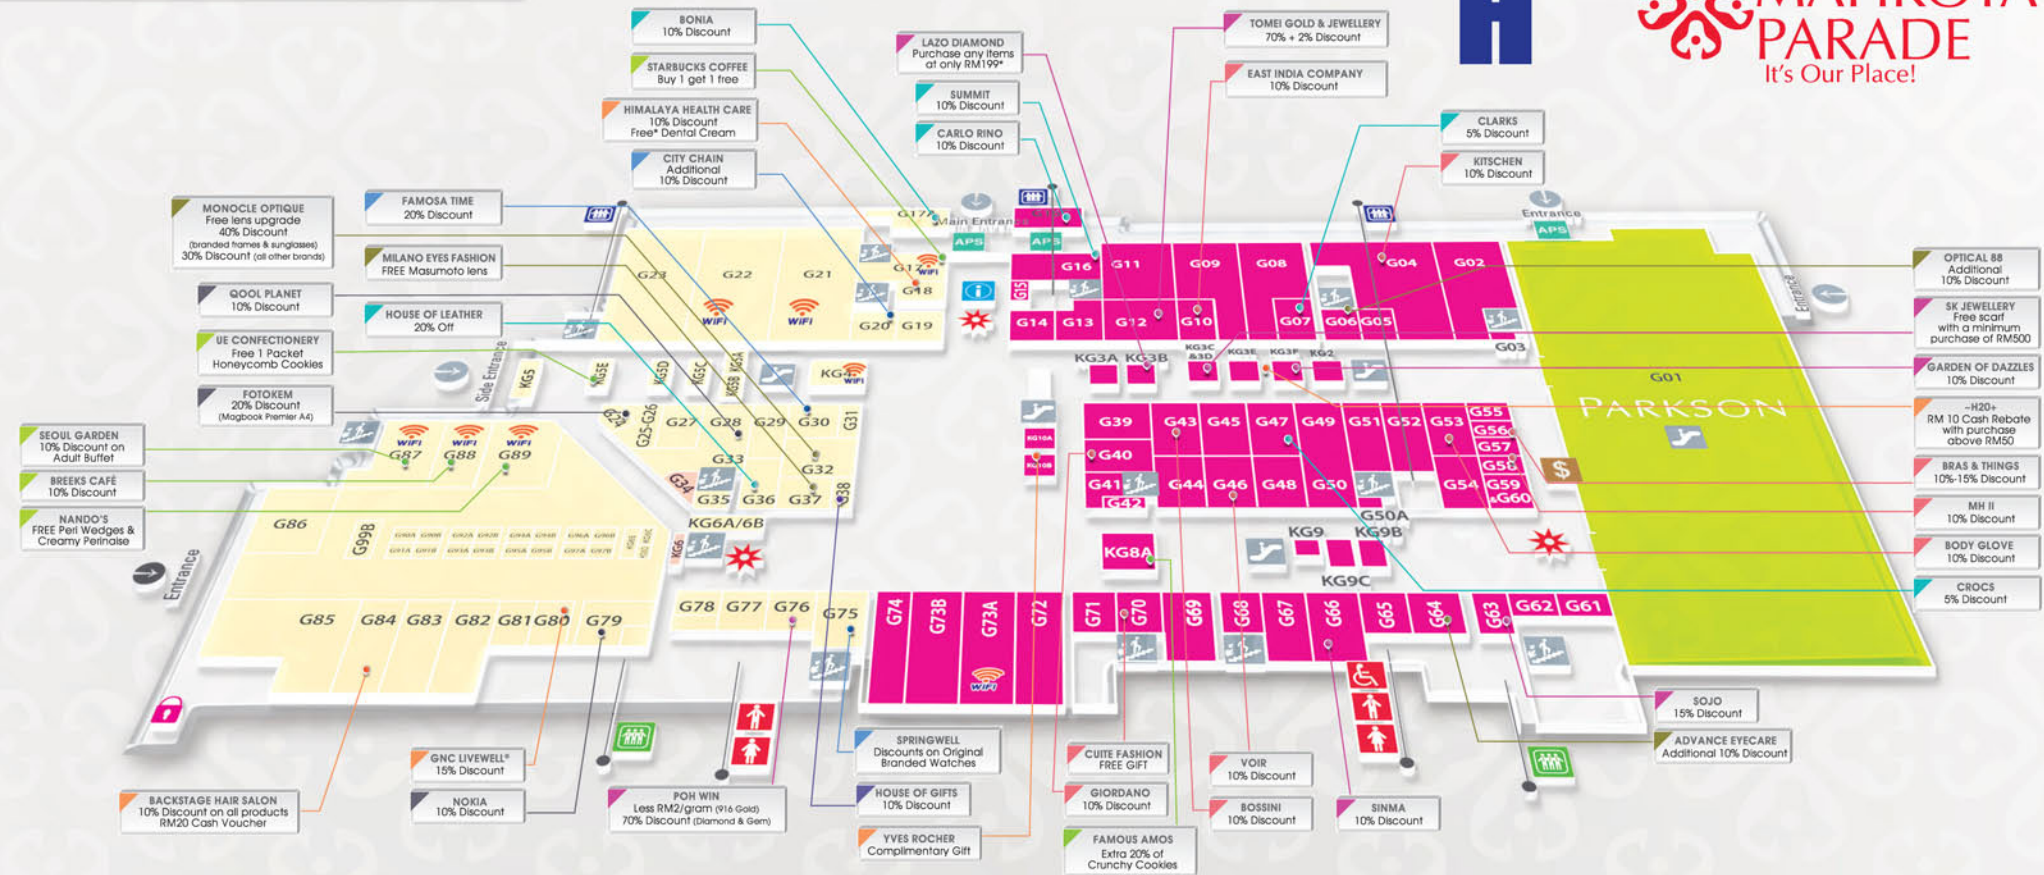

FLOOR PLAN | GROUND FLOOR

FLOOR PLAN | BASEMENT

SERVICES

- ATMs
- Carpark Auto-Pay Machine
- Guest Services Desk
- Location of Money Changers
- Locker Services

FACILITIES

- Directory Board
- Elevator
- Escalator
- Stairs
- Toilet
- WiFi

FIRST FLOOR

FLOOR PLAN | FIRST FLOOR

FOOD & BEVERAGE

F17	Kenny Rogers ROASTERS	One Complimentary Country-style Soup with purchase of one Country-style Soup Offer valid from 1 September 2011 till 31 August 2012 Valid for dine-in only Not valid with others offers/promotions/discounts Valid at Kenny Rogers ROASTERS Mahkota Parade only
KF5A	San Ramen	20% Discount for any purchase in a single receipt Not valid with other offers/ discounts / promotions
F28	Secret Recipe	FREE 1 Long Black Coffee With Purchase Of 1 Main Meal Not valid with any other promotions or discounts
F16	Station Kopitiam	10% Off Ala Carte Menu Items Terms & conditions apply
F19A	Sushi King	10% Discount On Spending RM60 And Above In A Single Receipt
F15	The Chicken Rice Shop	10% Discount On Ala Carte Orders Only Terms & conditions apply