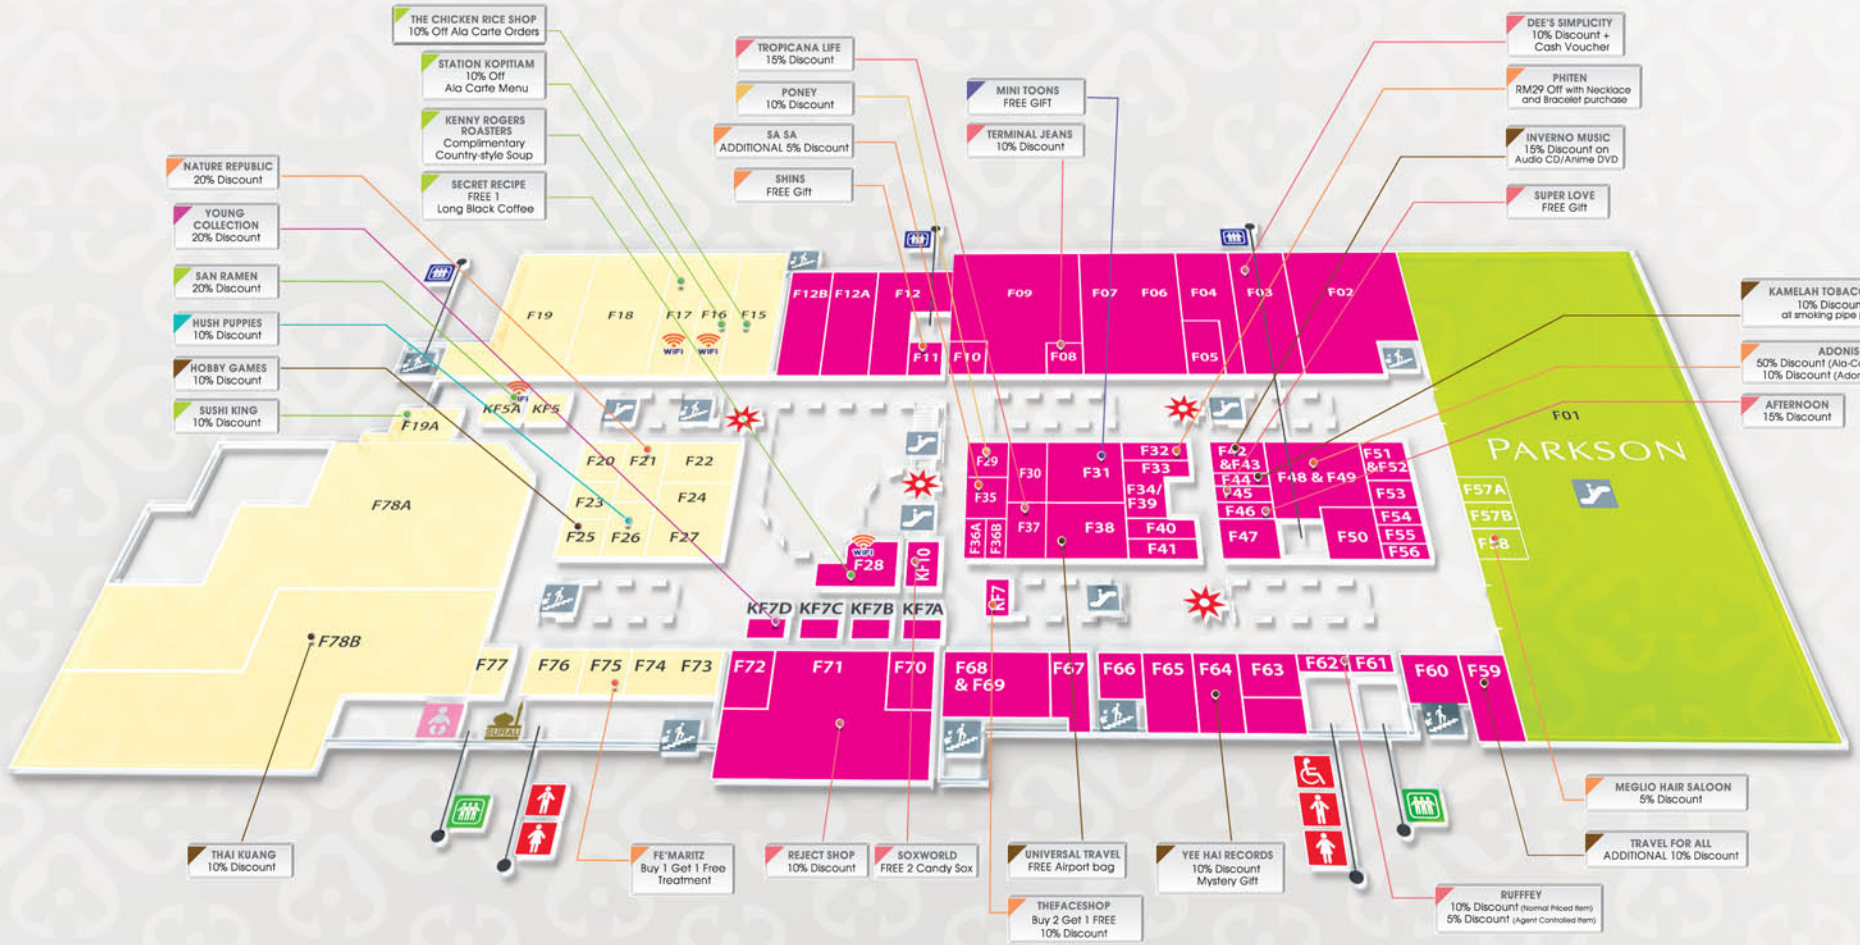

CHILDREN

F29	Poney	10% Discount on Normal Priced Items Licensee products and promotional items are excluded
-----	--------------	--

HEALTH / BEAUTY / PERSONAL CARE

F11	Shins	Free Imported Cosmetic Pouch Worth RM49 for purchases above RM200 in a single receipt
F21	Nature Republic	20% Discount on Normal Priced Item Not applicable to Nature Republic membership card holders
F32	Phiten	Enjoy RM29 off when you purchase a Regular Necklace and Bracelet Enjoy RM25 off upon purchase of any apparels above RM250
F35	Sa Sa	Additional 5% Off Storewide Valid for normal & discounted merchandises excluding new arrivals, purchase-with-purchase items & promotional items
F48/49	Adonis	50% Off for all Ala-Carte Services, 10% Off for all Adonis Products
F58	Meglio Hair Saloon	5% Discount on Treatment OR Chemical Do 10% Discount on Treatment + Chemical Do
F75	Fe'Maritz	Buy 1 Treatment & Get 1 Free Treatment Payment is to be made on whichever is the higher priced treatment.
KF7	THEFACESHOP	Buy 2 Get 1 FREE! •Not valid with other promotions, privilege buy and during sale period •Applicable to make-up, nail care, perfume and accessories 10% Discount! • Not valid with other promotions, privilege buy and during sale period • Applicable to skin care, mask sheet and bathline

FLOOR PLAN | SECOND FLOOR

FACILITIES

- Directory Board
- Elevator
- Escalator
- Goods Lift
- Mother's Room
- Stairs
- Surau
- Toilet
- WiFi

SECOND FLOOR

ELECTRICAL & INFORMATION COMMUNICATION TECHNOLOGY

S09A	Challenger IT Superstore	Receive a RM10 Challenger Voucher (upon presentation of Mahkota Parade's Tourist Privilege Card) with purchases above RM100 and above Voucher only applicable for next purchase Terms and Conditions Apply
------	---------------------------------	--