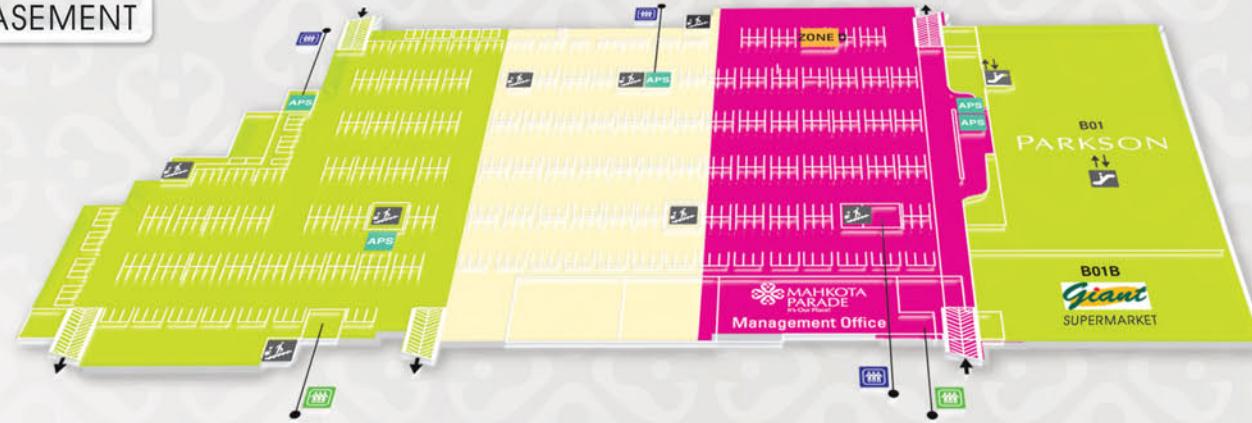

FLOOR PLAN | GROUND FLOOR

FLOOR PLAN | BASEMENT

SERVICES

- ATMs
- Carpark Auto-Pay Machine
- Guest Services Desk
- Location of Money Changers
- Locker Services

FACILITIES

- Directory Board
- Elevator
- Escalator
- Stairs
- Toilet
- WiFi

FIRST FLOOR

FLOOR PLAN | FIRST FLOOR

FOOD & BEVERAGE

F17	Kenny Rogers ROASTERS	One Complimentary Country-style Soup with purchase of one Country-style Soup Offer valid from 1 September 2011 till 31 August 2012 Valid for dine-in only Not valid with others offers/promotions/discounts Valid at Kenny Rogers ROASTERS Mahkota Parade only
KF5A	San Ramen	20% Discount for any purchase in a single receipt Not valid with other offers/ discounts / promotions
F28	Secret Recipe	FREE 1 Long Black Coffee With Purchase Of 1 Main Meal Not valid with any other promotions or discounts
F16	Station Kopitiam	10% Off Ala Carte Menu Items Terms & conditions apply
F19A	Sushi King	10% Discount On Spending RM60 And Above In A Single Receipt
F15	The Chicken Rice Shop	10% Discount On Ala Carte Orders Only Terms & conditions apply